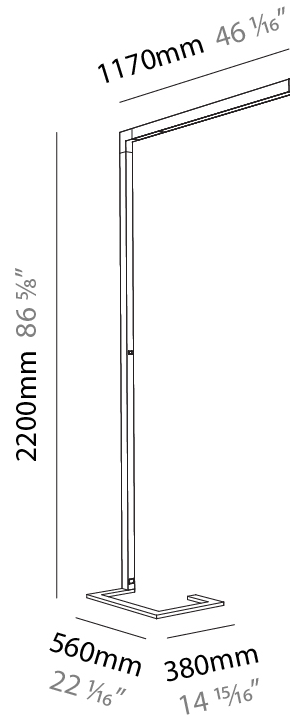

HYPRO-F 90 PORTABLE

A340000-

base number   Color   Finishes   Finishes   Finishes   Finishes   Finishes   Diffuser

PROJECT
TYPE
SPECIFIER
QUANTITY
DATE

1. To build a product code in our configurator select the specify button on the base model # product page
2. To build a manual product code on this datasheet choose from the options listed below in blue font and add the suffix to the base model #

GENERAL

Series: Hypro
Subseries: Hypro-F 90
Brand: Prolicht
Division: Architectural
Mounting Type: Portable
Mounting Location: Floor
Subcategory: Floor

PHYSICAL

Shape: Abstract
Length (mm): 1170
Length (in): 46 1/16
Width (mm): 380
Width (in): 14 15/16
Height (mm): 2200
Height (in): 86 5/8
Light Distribution: Direct
Diffuser: PMMA - Micro-prism / Rico
Fixture Finish: ANA / SSR / BKV / CWI / CRY / HAB / MSR / UFT / ITA / RUA / OGR / FTG / MYG / RWR / LOD / PUS / FRO / FUP / KIA / POP / BLS / SPG / MEY / GOH / GUM / CHC / COM / ABZ / JAG / OBR / MOS / ROR
Fixture Material: Aluminum Die Cast

ELECTRICAL

Lamp Type: LED (Zhaga Standard)
Input Wattage (W): 30
Total Output Wattage (W): 27.3
Driver Included: Yes
Driver Location: Integrated
Input Voltage (V): 120 - 277
Constant Current (MA): 500mA

LED

Color Temperature (°K): 3000 / 4000
Max. Delivered Lumen (lm): 2210 / 2251
Nominal Lumen (lm): 3240 / 3300
CRI: >90 CRI

OPTICAL

RATINGS AND CERTIFICATIONS

Certified By: Certified for North American Standards
IP rating: IP20