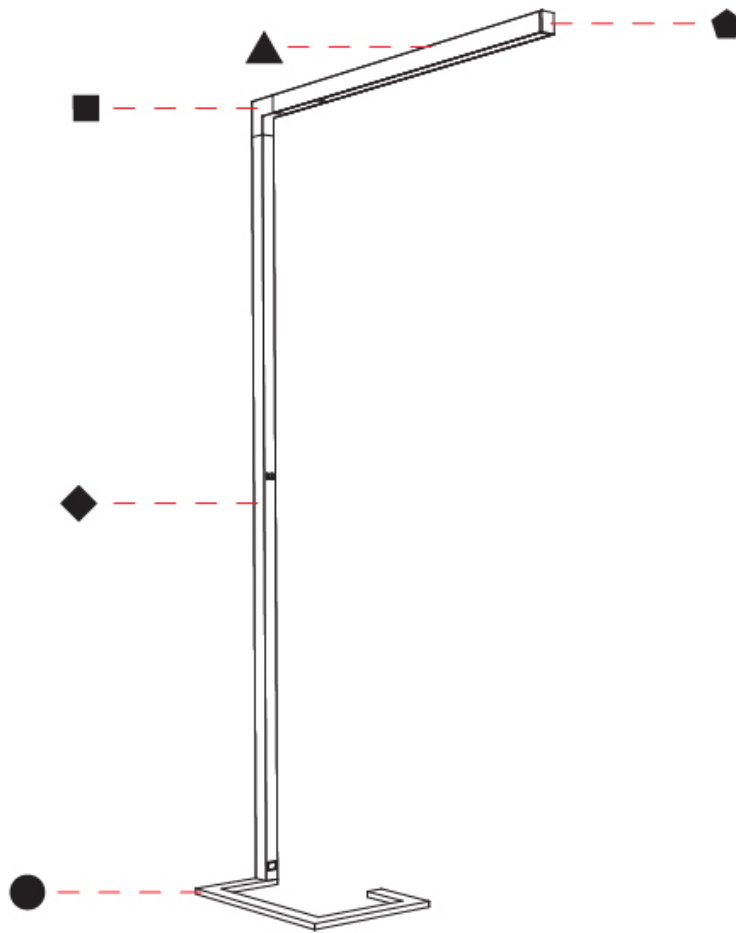

HYPRO-F 90 PORTABLE

A340000-

PROJECT

TYPE

SPECIFIER

QUANTITY

DATE

A