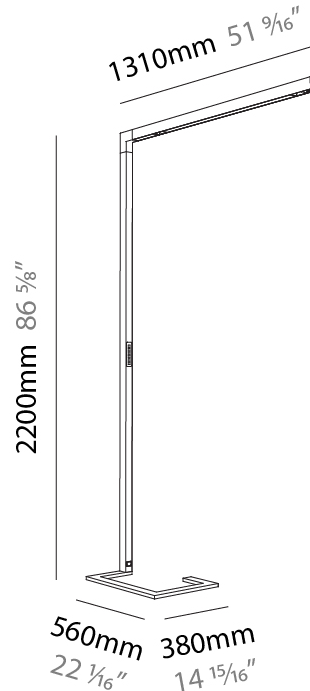

PROJECT
TYPE
SPECIFIER
QUANTITY
DATE

HYPRO-F 90 PORTABLE

A340002-

base number	Color	Finishes	Finishes	Finishes	Finishes	Finishes	Diffuser
	Temperature						

1. To build a product code in our configurator select the specify button on the base model # product page
2. To build a manual product code on this datasheet choose from the options listed below in blue font and add the suffix to the base model #

GENERAL

Series: Hypro
Subseries: Hypro-F 90
Brand: Prolicht
Division: Architectural
Mounting Type: Portable
Mounting Location: Floor
Subcategory: Floor

PHYSICAL

Shape: Abstract
Length (mm): 1310
Length (in): 51 ⁹/₁₆"
Width (mm): 380
Width (in): 14 ¹⁵/₁₆"
Height (mm): 2200
Height (in): 86 ⁵/₈"
Light Distribution: Direct
Diffuser: PMMA - Micro-prism / Rico
Fixture Finish: ANA / SSR / BKV / CWI / CRY / HAB / MSR / UFT / ITA / RUA / OGR / FTG / MYG / RWR / LOD / PUS / FRO / FUP / KIA / POP / BLS / SPG / MEY / GOH / GUM / CHC / COM / ABZ / JAG / OBR / MOS / ROR
Fixture Material: Aluminum Die Cast

ELECTRICAL

Lamp Type: LED (Zhaga Standard)
Input Wattage (W): 67
Total Output Wattage (W): 60.9
Driver Included: Yes
Driver Location: Integrated
Input Voltage (V): 120 - 277

LED

Color Temperature (°K): 3000 / 4000
Max. Delivered Lumen (lm): 4068 / 4275
CRI: >90 CRI

OPTICAL

RATINGS AND CERTIFICATIONS

Certified By: Certified for North American Standards
IP rating: IP20